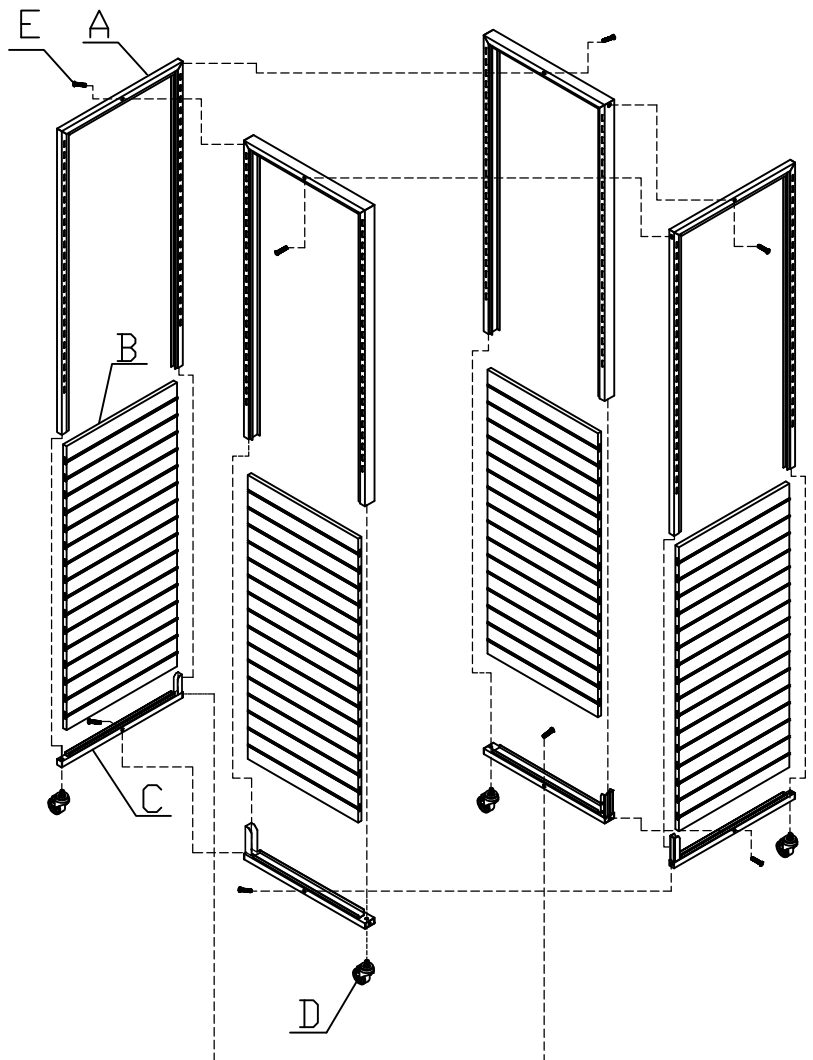

AK-SM2
ASSEMBLY INSTRUCTIONS

PARTS LIST		
PART	DESCRIPTION	QTY
A	METAL FRAME	4
B	MDF	4
C	PIPE	4
D	CASTOR	4
E	SET SCREWS 3/8"-16UNC*1.77"	8